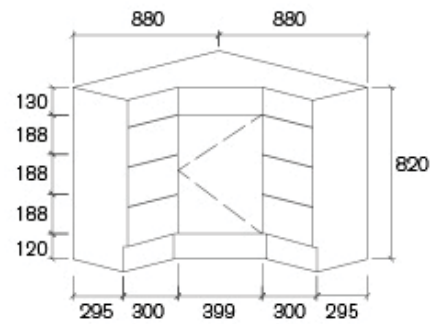

**PC6060**

**PC6090**

**PC9060**

**PC9090**

Polymarble Corner Basin  
Size: 600x600x180mm

Polymarble Corner Basin  
Size: 600x900x180mm

Polymarble Corner Basin  
Size: 900x600x180mm

Polymarble Corner Basin  
Size: 900x900x180mm