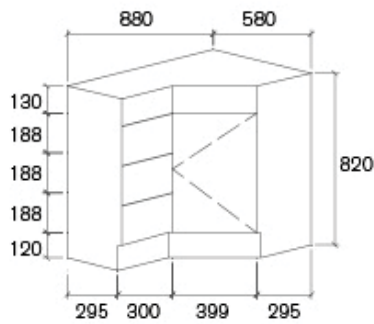

**PC6060**

**PC6090**

**PC9060**

**PC9090**

Polymarble Corner Basin  
Size: 600x600x180mm

Polymarble Corner Basin  
Size: 600x900x180mm

Polymarble Corner Basin  
Size: 900x600x180mm

Polymarble Corner Basin  
Size: 900x900x180mm