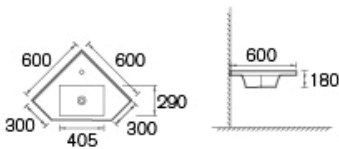

**PC6060**

**PC6090**

**PC9060**

**PC9090**

Polymarble Corner Basin  
Size: 600x600x180mm

Polymarble Corner Basin  
Size: 600x900x180mm

Polymarble Corner Basin  
Size: 900x600x180mm

Polymarble Corner Basin  
Size: 900x900x180mm