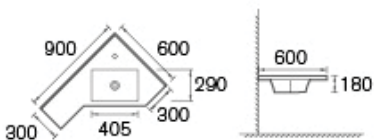

**PC6060**

**PC6090**

**PC9060**

**PC9090**

Polymarble Corner Basin  
Size: 600x600x180mm

Polymarble Corner Basin  
Size: 600x900x180mm

Polymarble Corner Basin  
Size: 900x600x180mm

Polymarble Corner Basin  
Size: 900x900x180mm