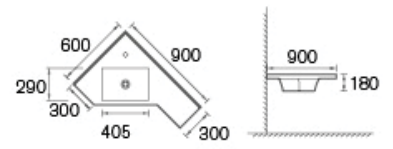

**PC6060**

**PC6090**

**PC9060**

**PC9090**

Polymarble Corner Basin  
Size: 600x600x180mm

Polymarble Corner Basin  
Size: 600x900x180mm

Polymarble Corner Basin  
Size: 900x600x180mm

Polymarble Corner Basin  
Size: 900x900x180mm