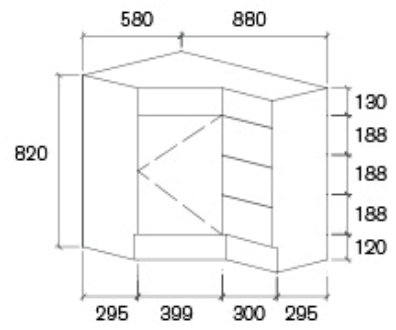

**PC6060**

**PC6090**

**PC9060**

**PC9090**

Polymarble Corner Basin  
Size: 600x600x180mm

Polymarble Corner Basin  
Size: 600x900x180mm

Polymarble Corner Basin  
Size: 900x600x180mm

Polymarble Corner Basin  
Size: 900x900x180mm