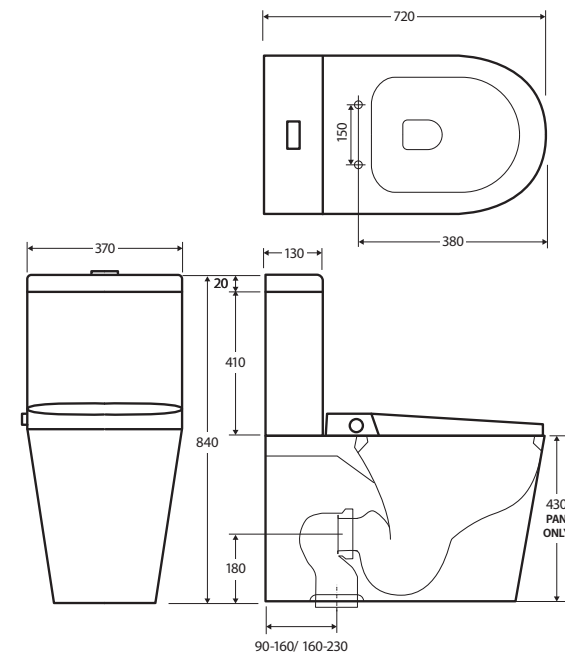

- Front, Rear and Massage wash functions
- Automatic flush
- Automatic seat & lid
- Full function remote control included, with wall mounted bracket
- Heated seat, water and air drying temperature control
- Built in overflow protection and dual check valves
- Back-to-wall design for easier upgrading of your existing BTW toilet
- Available as P-Trap or S-Trap
- IP rating: IP44

Jet Tornado
Flush

Automatic
Open/Close

LED Night
Light

Bidet
Functions

Available in

P-Trap
KS100P

S-Trap 90-160
KS100A

S-Trap 160-230
KS100B